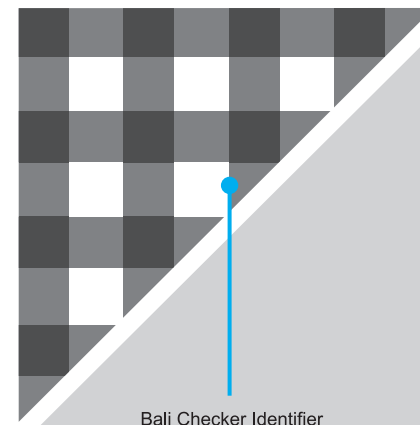

■ *Bali is My Life: x-Banner - Design #1*

■ *Bali is My Life: x-Banner - Design #2*

Bali Checker Identifier

**"Bali is My Life"  
COLOR STANDARD**

**The Bali RED**  
Pantone # 201 C  
Process Color:  
C:10 M:100 Y:100 K:10

**The Bali GOLD**  
Pantone # 117 C  
Process Color:  
C:0 M:20 Y:100 K:15

**The Checker Dark**  
Pantone # 431 C  
Process Color:  
C:0 M:0 Y:0 K:70

**The Checker Light**  
Pantone # 429 C  
Process Color:  
C:0 M:0 Y:0 K:50